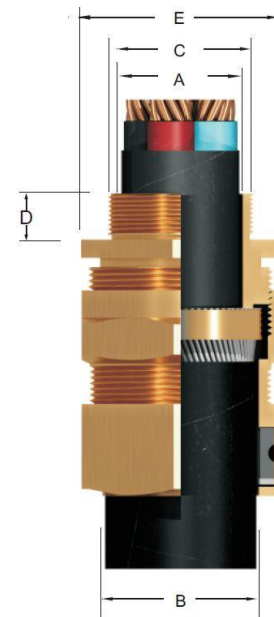

CW INDUSTRIAL CABLE GLAND

Brass indoor and outdoor gland most popularly used with single wire armoured, plastic or rubber sheathed cable. Terminates and secured cable armouring and outer seal grips sheath of cable thus ensuring mechanical strength and earth continuity. Earth tags to be use for earth continuity.

CW brass glands are also supplied with integral earth facilities.

Recommended to use PVC shroud for additional ingress protection.

TECHNICAL DATA

Type	CW
Design Specificatin	BS 6121: Part I : 1989
Ingress Protection	IP66
Gland Material	Brass
Finish	Plain Brass or Nickel Plated
Seal Material	Thermoplastic Elastomer
Cable Type	Steel Wire Armour
Armour Clamping	Three Part (With Lock Nut)
Sealing Technique	Compression Type
Sealing Area	Outer Sheath

Gland Size	Cable Dimensions		Gland Dimensions					Part No.
	Overall Diameter		Dia. "A"	Dia. "B"	Metric Entry Thread "C"	Min. Thread Length "D"	Across Flat "E" Max.	
	Min	Max						
16	8.60	13.50	9.50	16.90	16	10	24.20	ACW-16
20S	12.50	17.00	12.30	17.00	20	10	24.00	ACW-20S
20L	14.40	20.50	14.30	20.30	20	10	27.17	ACW-20L
25S	17.80	23.80	18.30	26.40	25	10	32.75	ACW-25S
25L	20.40	27.00	20.80	26.90	25	10	34.40	ACW-25L
32S	23.50	30.00	26.90	34.10	32	10	42.90	ACW-32S
32L	26.50	33.00	26.90	34.10	32	10	42.90	ACW-32L